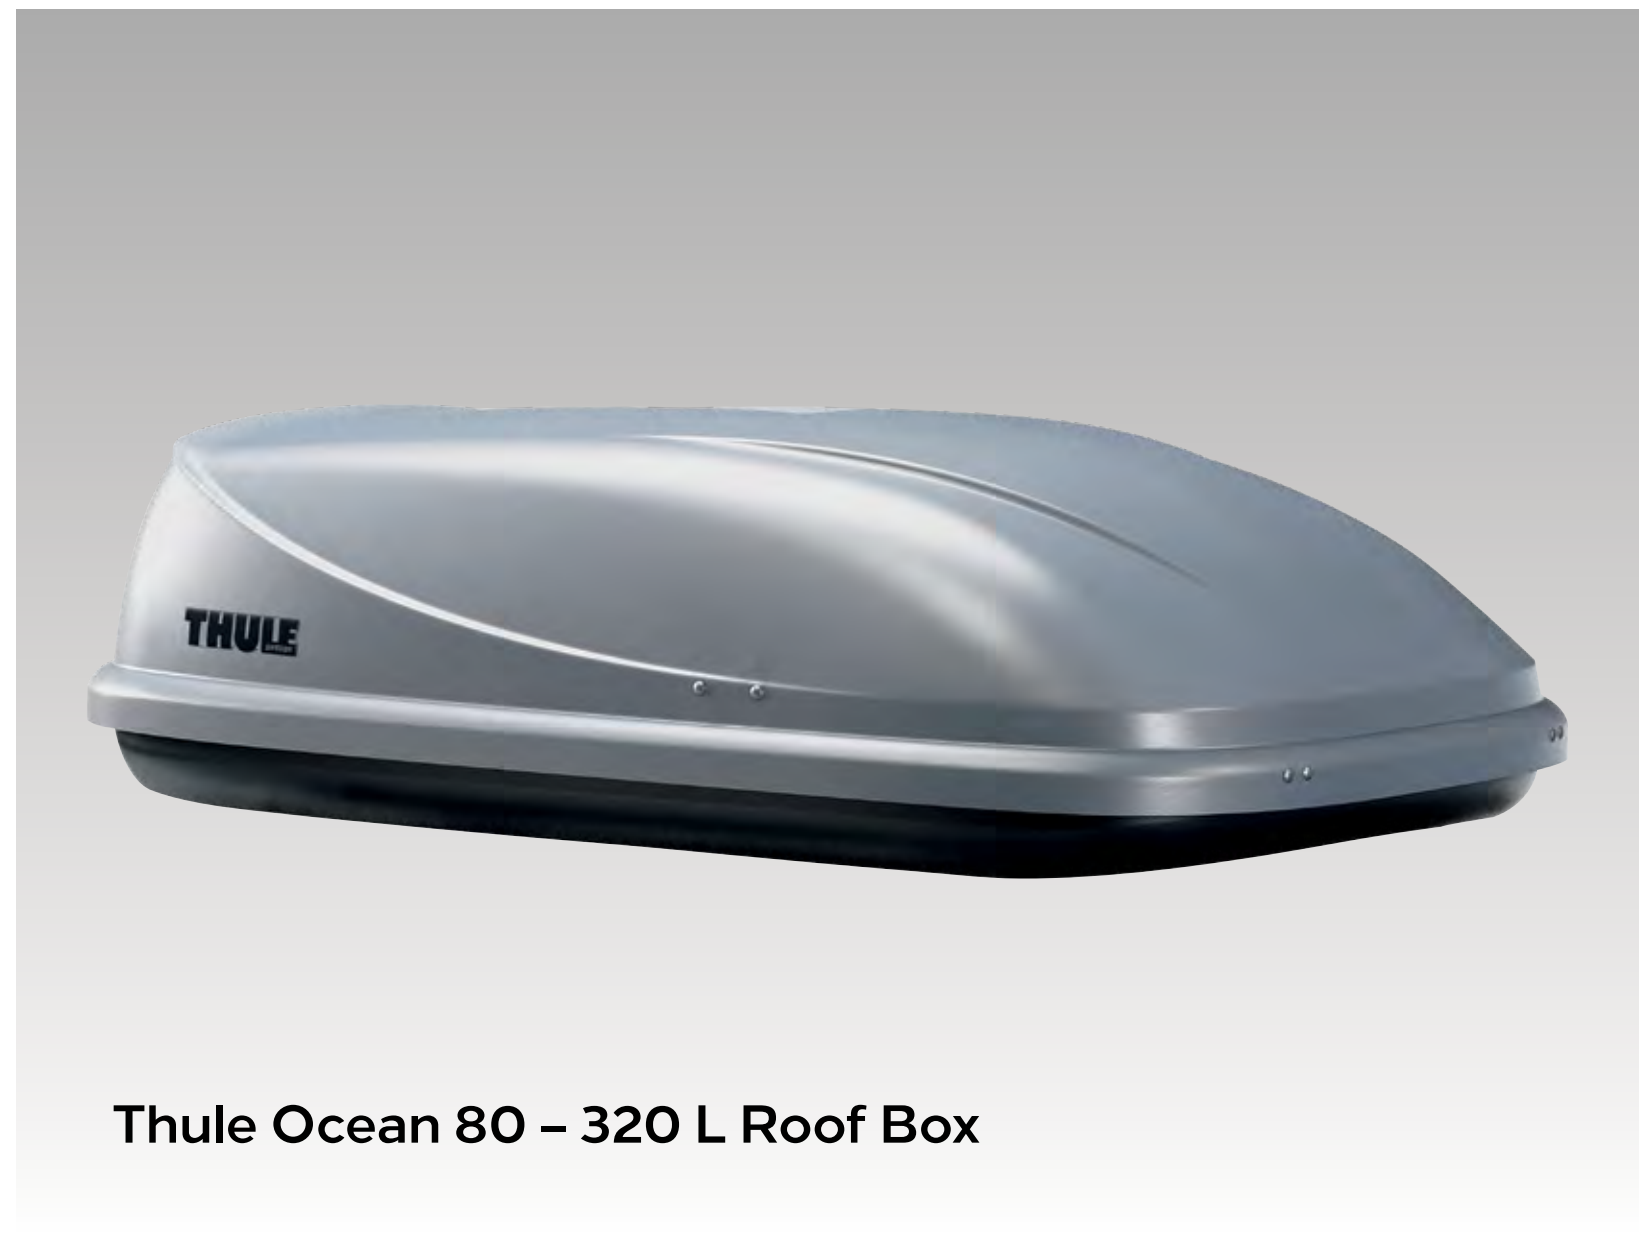

Thule Ocean 80 – 320 L Roof Box