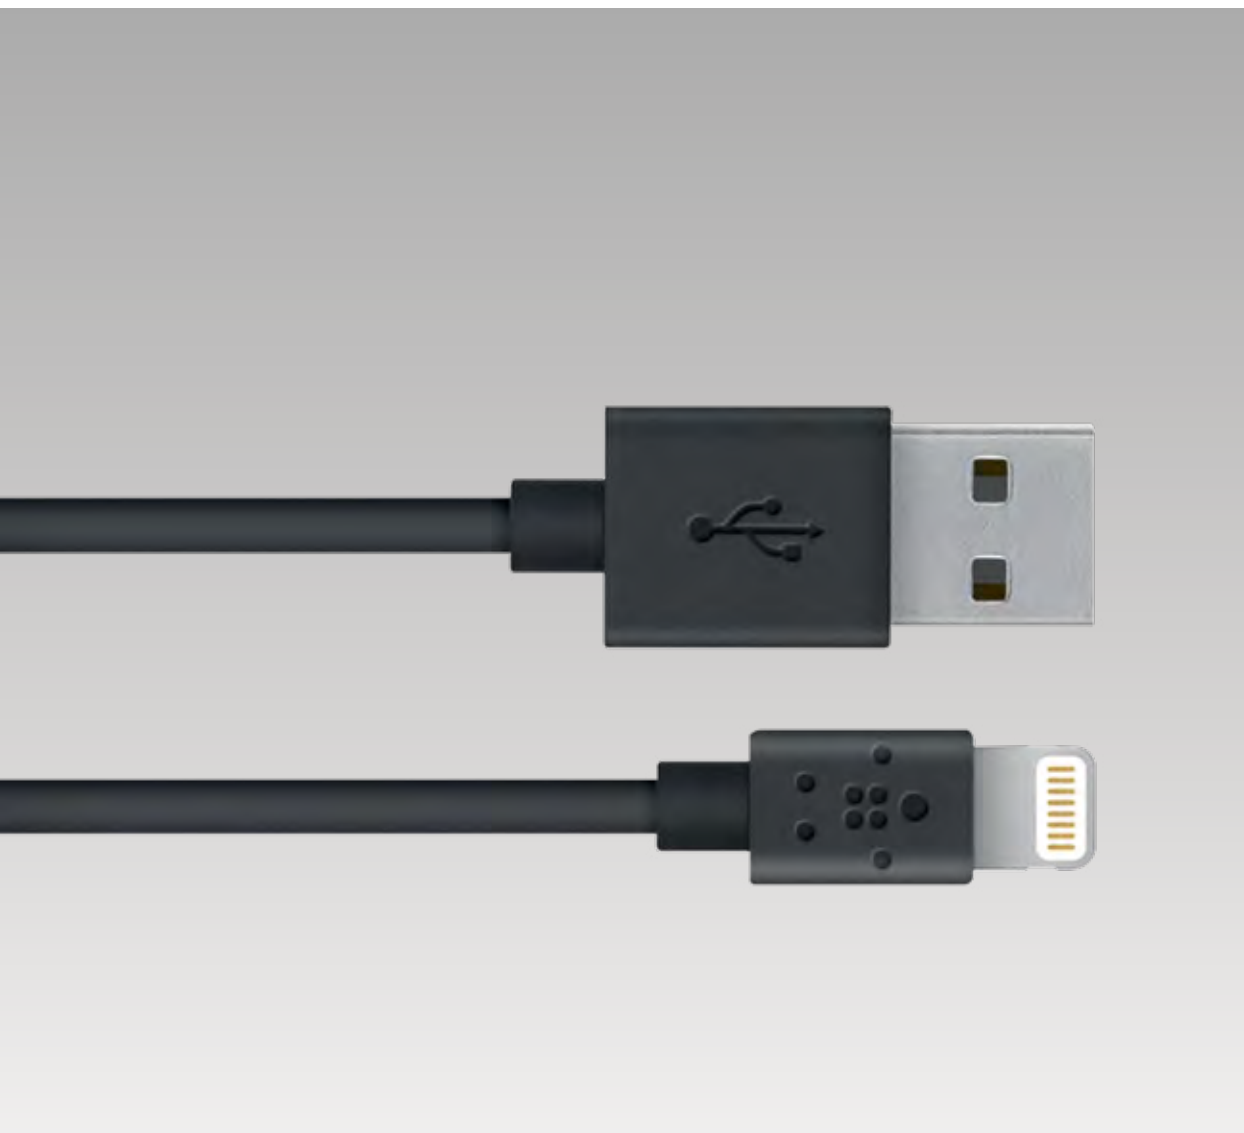

Charge and sync your device.

Part No. UKNMBLCK

Universal Car Cup Phone Mount

Adjustable cup holder mount compatible with 6-inch devices.

Part No. UKNMBCHM

Road Rockstar

4-Port Car Charger with extending USB hub.

Part No. UKNMBRRS

Universal Car Charger with USB-C Cable

Charge your USB-C device.

Part No. UKNMBTCK

Universal Car Charger with Micro-USB

USB-C Charge/Sync Cable

Lightning to USB Cable

Micro-USB Charge/Sync Cable

2-Port Universal Car Charger

Universal Car Charger with Micro-USB

Charge your device rapidly and safely.

Part No. UKNMBMCK

USB-C Charge/Sync Cable

Charge and sync your device.

Part No. UKNMBTCB

Lightning to USB Cable