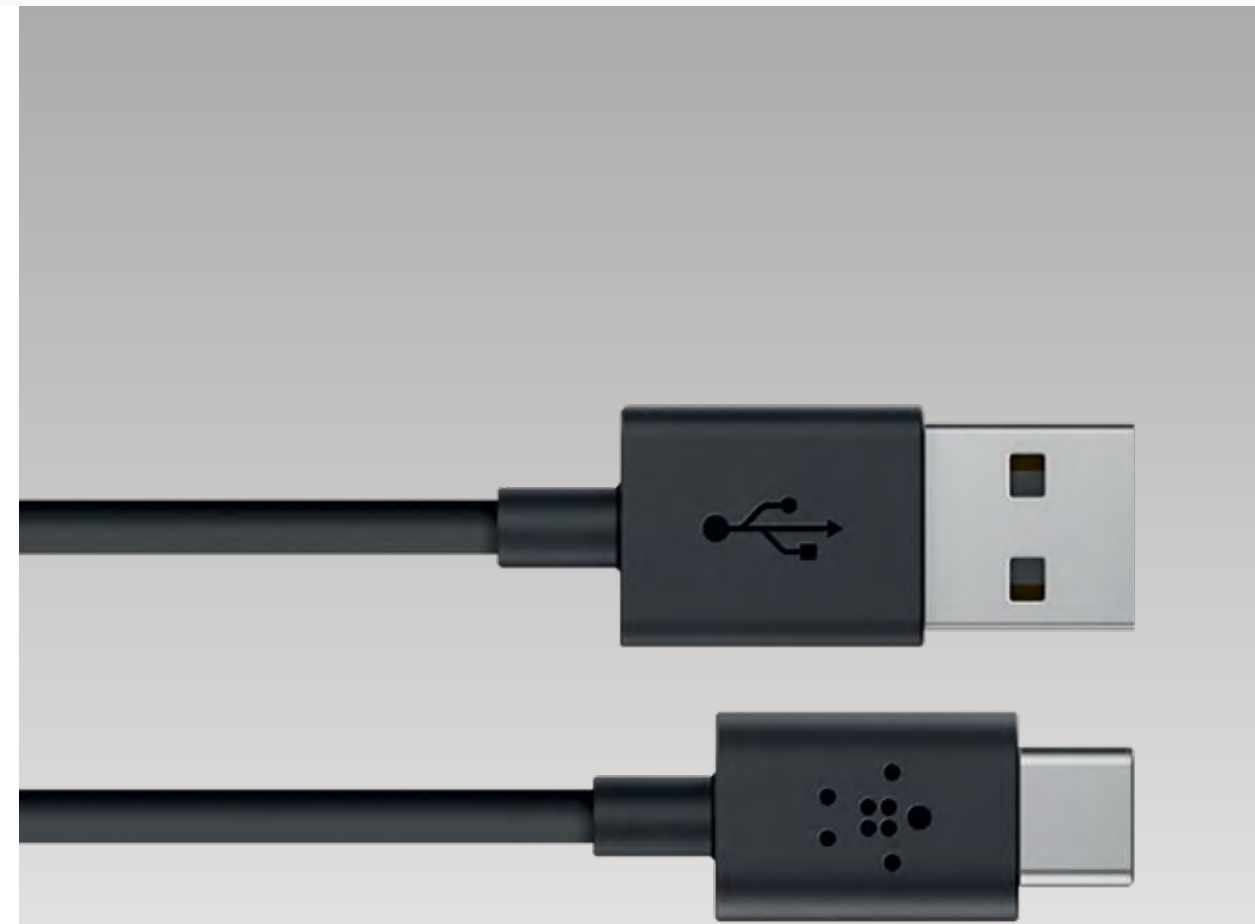

Adjustable cup holder mount compatible with 6-inch devices.

Part No. UKNMBCHM

Road Rockstar

4-Port Car Charger with extending USB hub.

Part No. UKNMBRRS

Universal Car Charger with USB-C Cable

Charge your USB-C device.

Part No. UKNMBTCK

New Corsa

Universal Car Charger with Micro-USB

USB-C Charge/Sync Cable

Lightning to USB Cable

Micro-USB Charge/Sync Cable

2-Port Universal Car Charger

Universal Car Charger with Micro-USB

Charge your device rapidly and safely.

Part No. UKNMBMCK

USB-C Charge/Sync Cable

Charge and sync your device.

Part No. UKNMBTCB

Lightning to USB Cable

Charge and sync your device.

Part No. UKNMBLCB