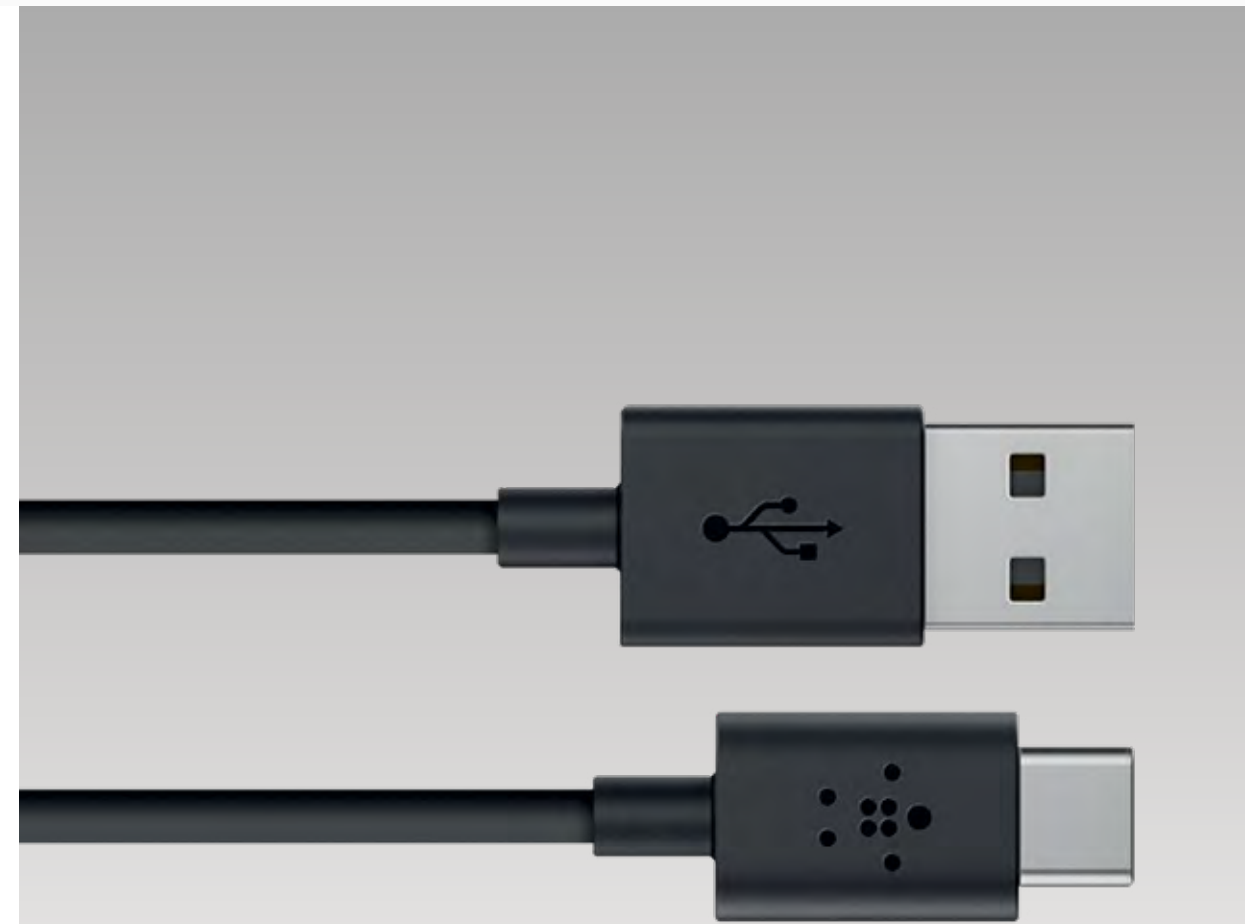

New Grandland and Grandland X

Lightning to USB Cable

Micro-USB Charge/Sync Cable

2-Port Universal Car Charger

Universal Car Charger with Micro-USB

Charge your device rapidly and safely.

Part No. UKNMBMCK

USB-C Charge/Sync Cable

Charge and sync your device.

Part No. UKNMBTCB

Lightning to USB Cable

Charge and sync your device.

Part No. UKNMBLCB

Micro-USB Charge/Sync Cable

Charge and sync your device.

Part No. UKNMBMCK

2-Port Universal Car Charger

Charge two devices simultaneously.

Part No. UKNMBDCC

^Every Belkin BOOST↑UP™ mobile charger is backed by a £1,500 Connected Equipment Warranty.