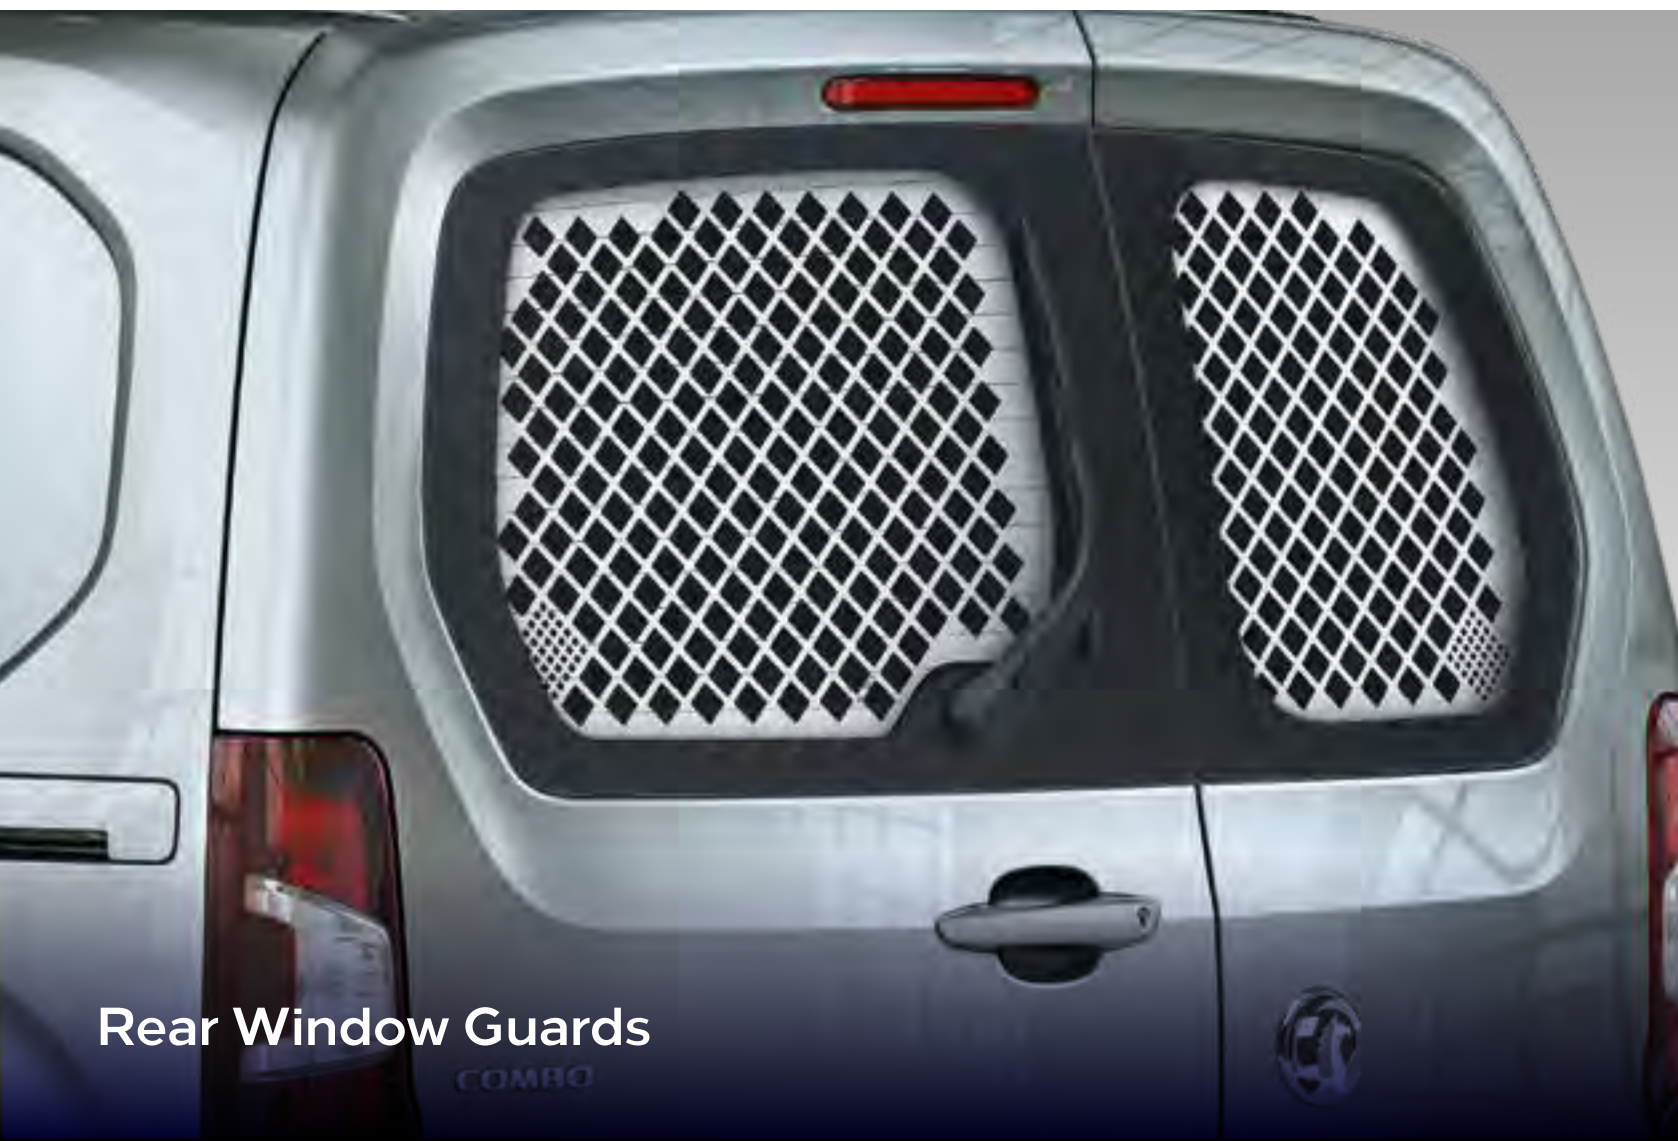

Carpet Floor Mats

Rubber Floor Mats

Rear Window Guards