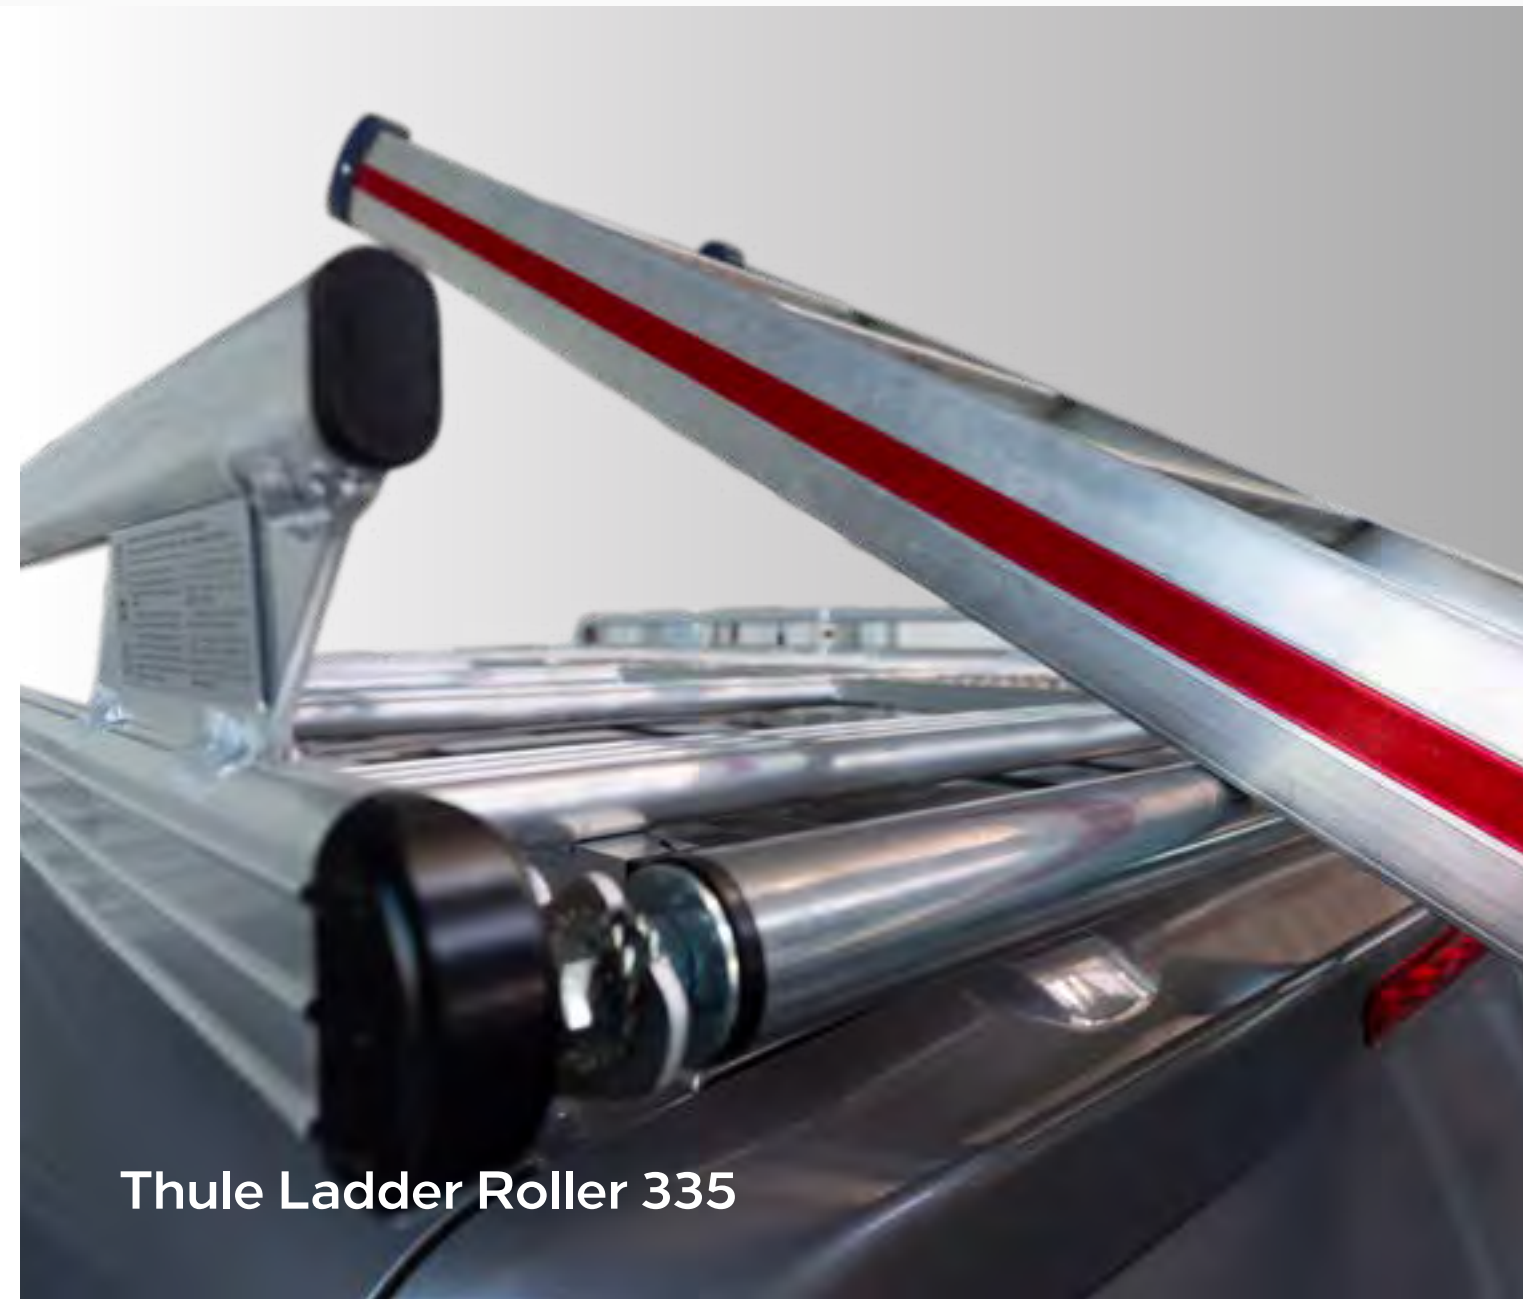

Thule Ladder Holder 330

Easy-to-handle ladder carrier with a unique ladder fixing, for quick and easy loading and unloading.

- Wide and robust straps with a ratchet mechanism
- Load capacity: 50 kg
- Set consists of 2 strap mechanisms and 4 load stops

Part No. 95513796

Thule Fold Down Load Stop 315

Unique, patented load stop that simply folds out of the way when loading, unloading or when not in use.

- Easy sideways adjustment through tilt mechanism
- Fitted to the rear T-track of the base carrier bars which leaves the top T-track free for fitting other accessories
- When not in use, keeping it folded will reduce wind noise
- Set of 2

Part No. 95513801

Thule Ladder Roller 335

Makes loading and unloading easier thanks to the integrated Roller, while also protecting the roof. Attached to the rear T-track of the base carrier bar. Can be used with other accessories fitted to the top of the base carrier.

Width: 1,100 mm

Part No. 95513797

Thule Ratchet Tie Down Strap

Ratchet tie downs help you to quickly and safely secure loads. Consists of 2 parts: 4.1m strap and 0.4m ratchet with S-hook.

Part No. 95513800